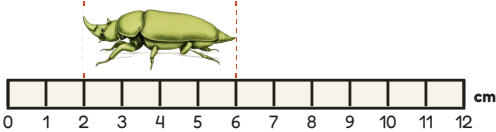

LENGTH _____ centimeters

8 Jade Beetle